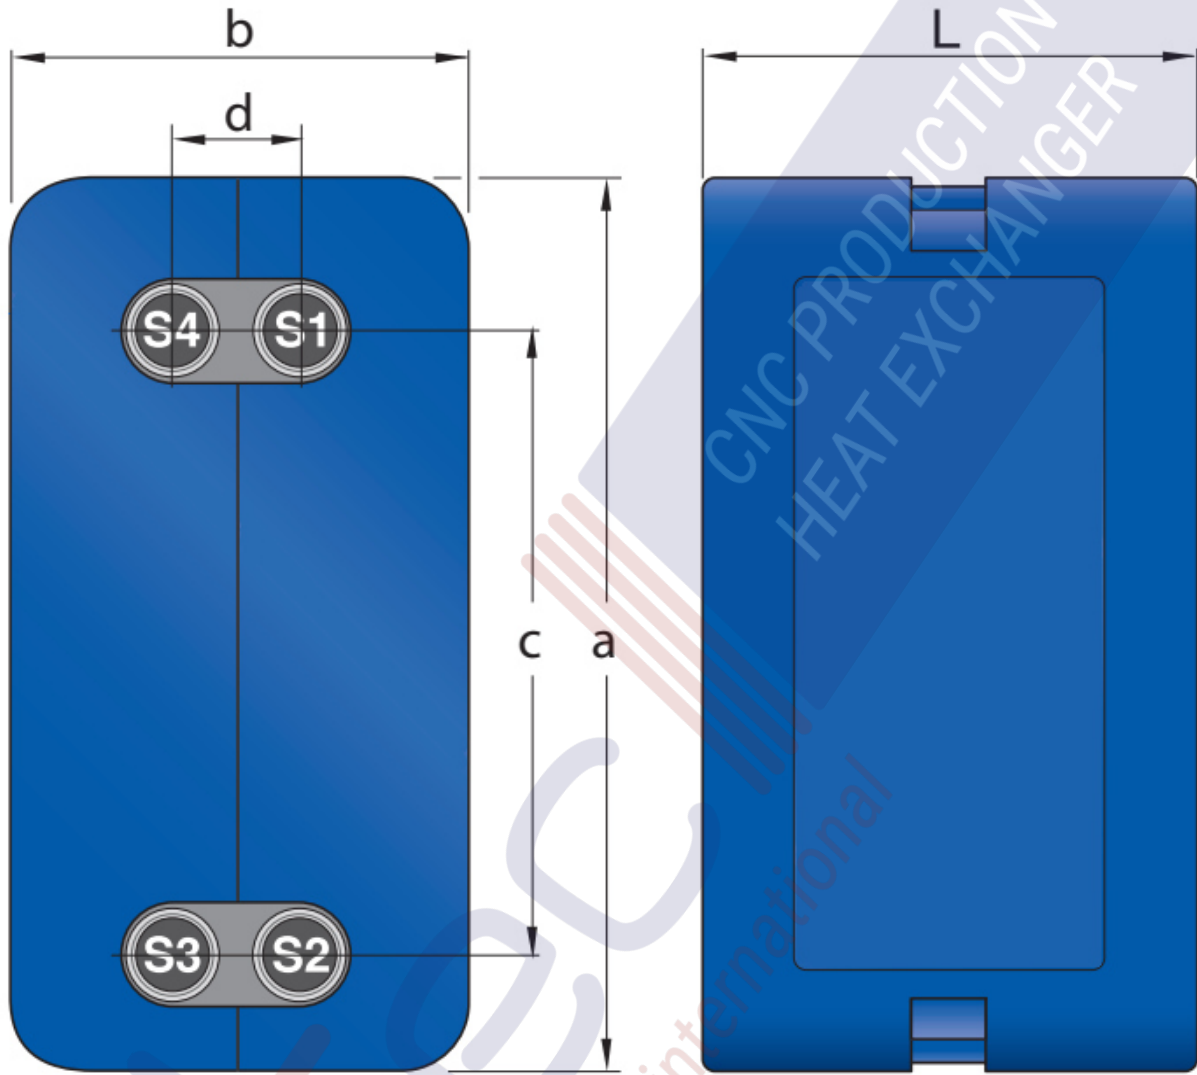

Note that all unique customer requirements (i.e tolerance) need to be verified thru Alfa Laval.

IN-H max 130°C -Type A

- Blue plastic cover with CFC-free polyurethane foam
- Thickness 30-50 mm depending on model
- Thermal conductivity: 0.031 w/mK
- Max. temperature: 130°C
- Fire class rating E acc. to EN ISO 11925-2 : 2010

D = HORIZONTAL SPACING	92 mm
C = VERTICAL SPACING	520 mm
L = TOTAL LENGTH	620 mm
B = TOTAL WIDTH	240 mm
A = TOTAL HEIGHT	670 mm
NETWEIGHT	3.30 kg

3236000906

www.alfalaval.com

CUSTOMER NAME / REF. NO.

COMPANY / REF.