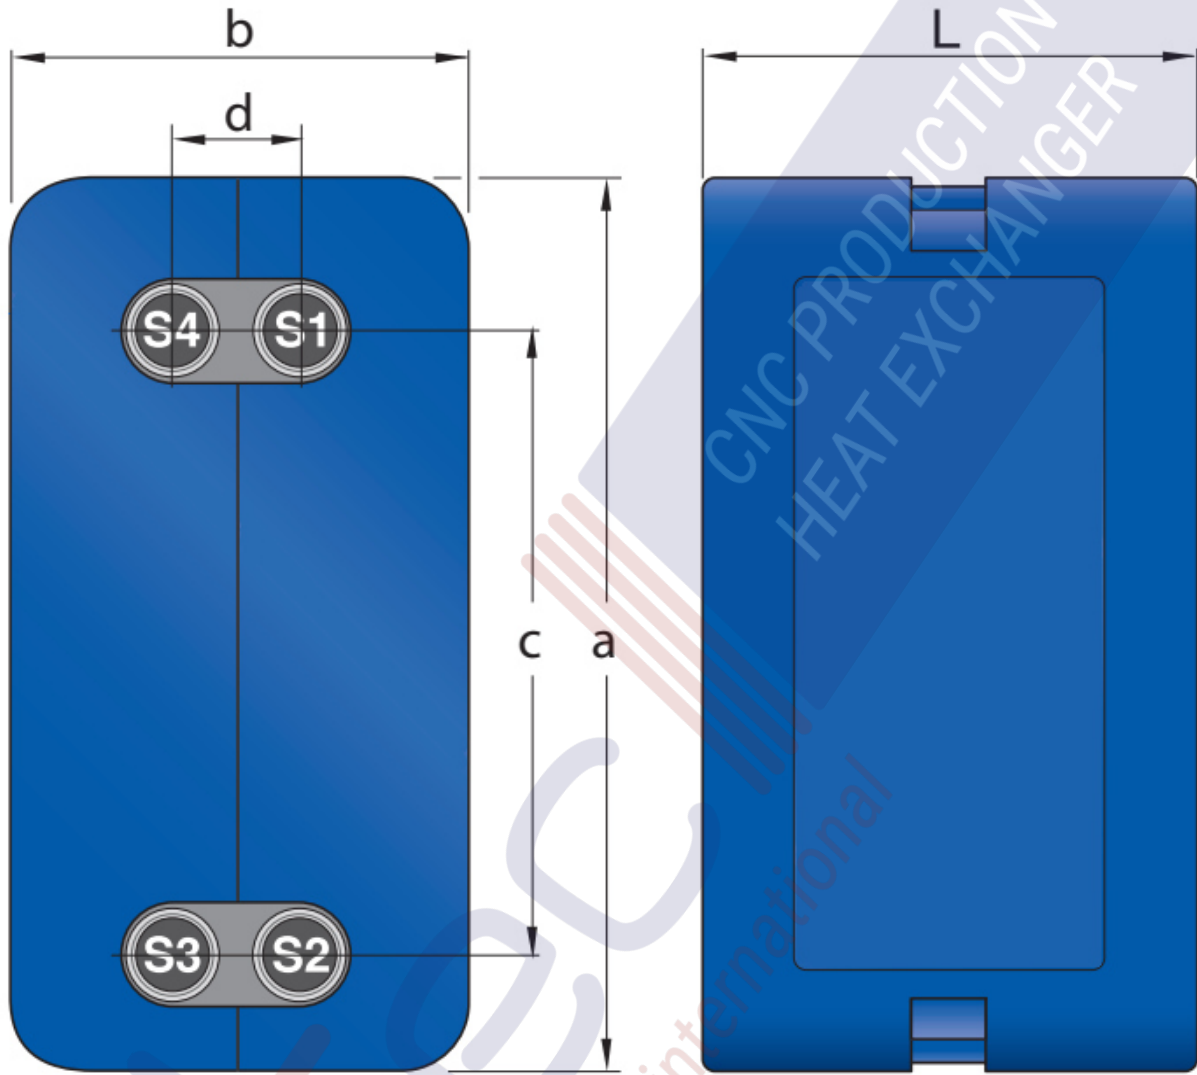

Note that all unique customer requirements (i.e tolerance) need to be verified thru Alfa Laval.

IN-H max 130°C -Type A

- Blue plastic cover with CFC-free polyurethane foam
- Thickness 30-50 mm depending on model
- Thermal conductivity: 0.031 w/mK
- Max. temperature: 130°C
- Fire class rating E acc. to EN ISO 11925-2 : 2010

D = HORIZONTAL SPACING	92 mm
C = VERTICAL SPACING	520 mm
L = TOTAL LENGTH	247 mm
B = TOTAL WIDTH	240 mm
A = TOTAL HEIGHT	670 mm
NETWEIGHT	1.70 kg

3236000902

www.alfalaval.com

CUSTOMER NAME / REF. NO.

COMPANY / REF.