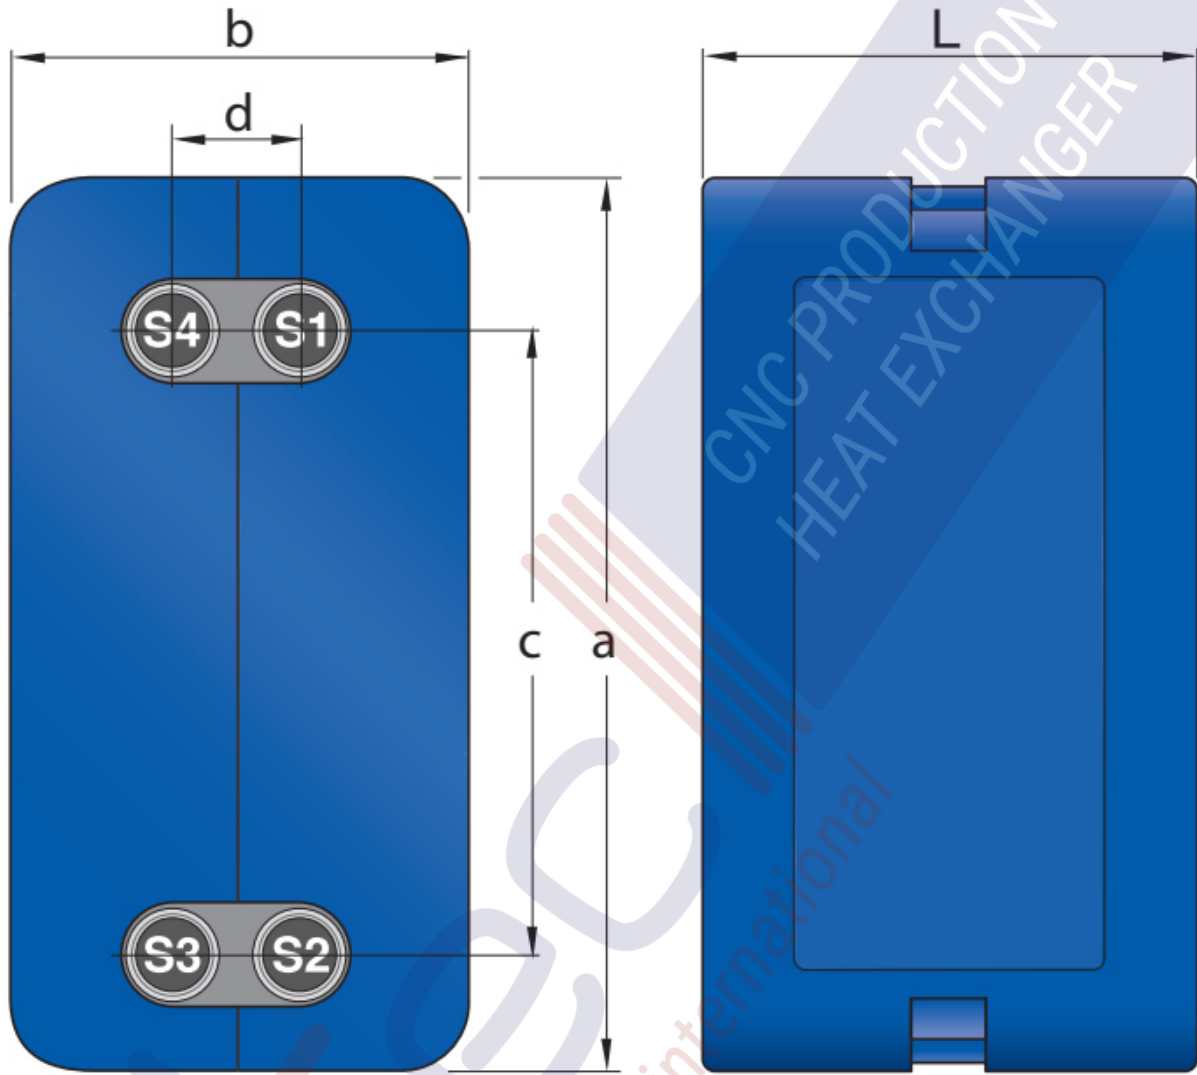

Note that all unique customer requirements (i.e tolerance) need to be verified thru Alfa Laval.

**IN-H max 130°C -Type A**

- Blue plastic cover with CFC-free polyurethane foam
- Thickness 30-50 mm depending on model
- Thermal conductivity: 0.031 w/mK
- Max. temperature: 130°C
- Fire class rating E acc. to EN ISO 11925-2 : 2010

<b>D</b> = HORIZONTAL SPACING	92 mm
<b>C</b> = VERTICAL SPACING	520 mm
<b>L</b> = TOTAL LENGTH	160 mm
<b>B</b> = TOTAL WIDTH	240 mm
<b>A</b> = TOTAL HEIGHT	670 mm
<b>NETWEIGHT</b>	1.28 kg

3236000901

[www.alfalaval.com](http://www.alfalaval.com)