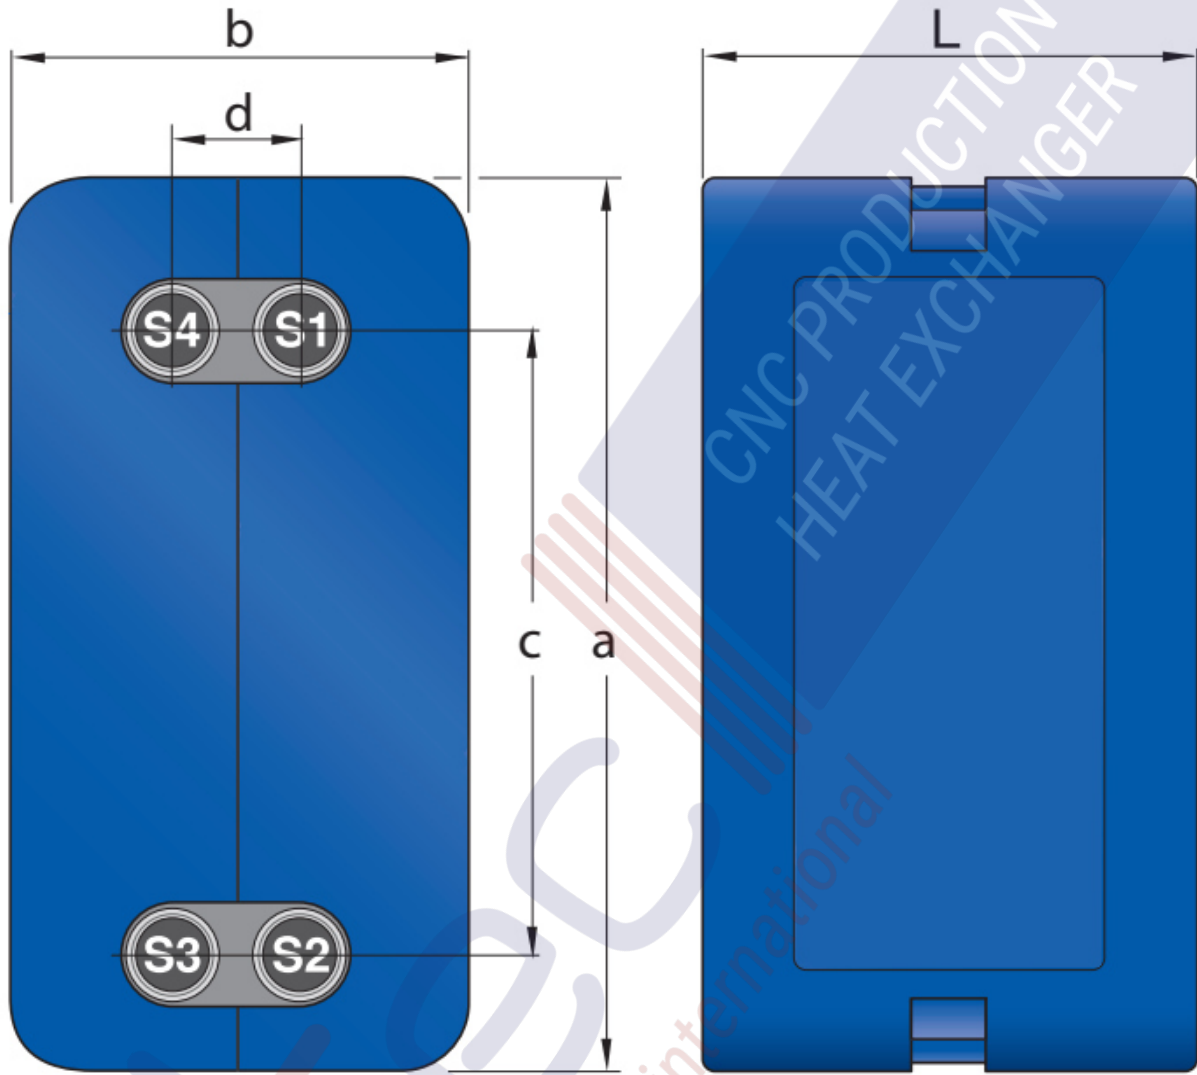

Note that all unique customer requirements (i.e tolerance) need to be verified thru Alfa Laval.

IN-H max 130°C -Type A

- Blue plastic cover with CFC-free polyurethane foam
- Thickness 30-50 mm depending on model
- Thermal conductivity: 0.031 w/mK
- Max. temperature: 130°C
- Fire class rating E acc. to EN ISO 11925-2 : 2010

D = HORIZONTAL SPACING	50 mm
C = VERTICAL SPACING	466 mm
L = TOTAL LENGTH	352 mm
B = TOTAL WIDTH	182 mm
A = TOTAL HEIGHT	588 mm
NETWEIGHT	1.95 kg

3236000896

www.alfalaval.com

CUSTOMER NAME / REF. NO.

COMPANY / REF.