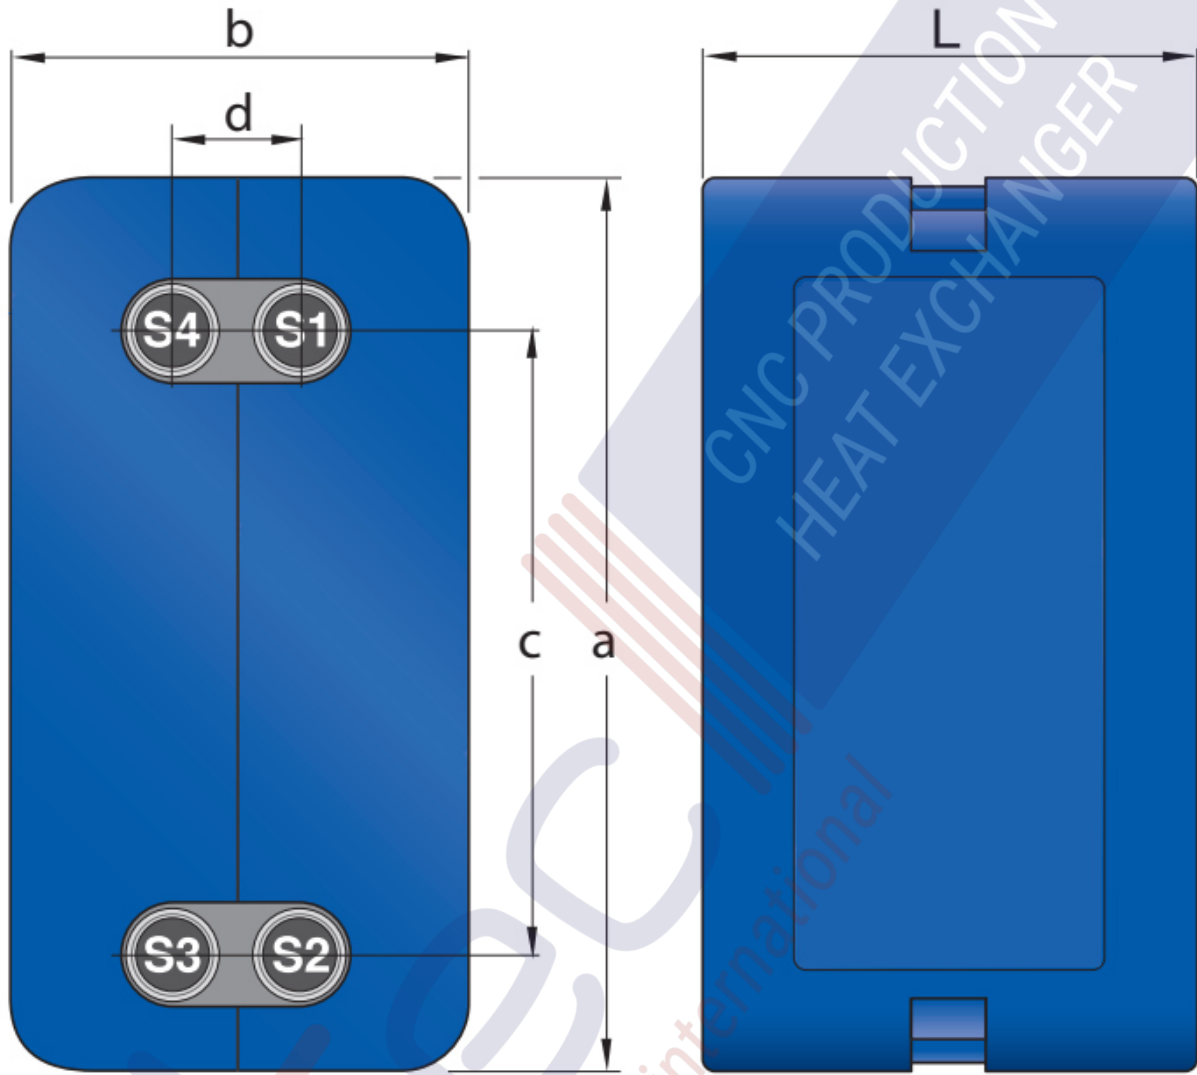

Note that all unique customer requirements (i.e tolerance) need to be verified thru Alfa Laval.

IN-H max 130°C -Type A

- Blue plastic cover with CFC-free polyurethane foam
- Thickness 30-50 mm depending on model
- Thermal conductivity: 0.031 w/mK
- Max. temperature: 130°C
- Fire class rating E acc. to EN ISO 11925-2 : 2010

D = HORIZONTAL SPACING	50 mm
C = VERTICAL SPACING	466 mm
L = TOTAL LENGTH	257 mm
B = TOTAL WIDTH	182 mm
A = TOTAL HEIGHT	588 mm
NETWEIGHT	1.52 kg

3236000894

www.alfalaval.com

CUSTOMER NAME / REF. NO.

COMPANY / REF.