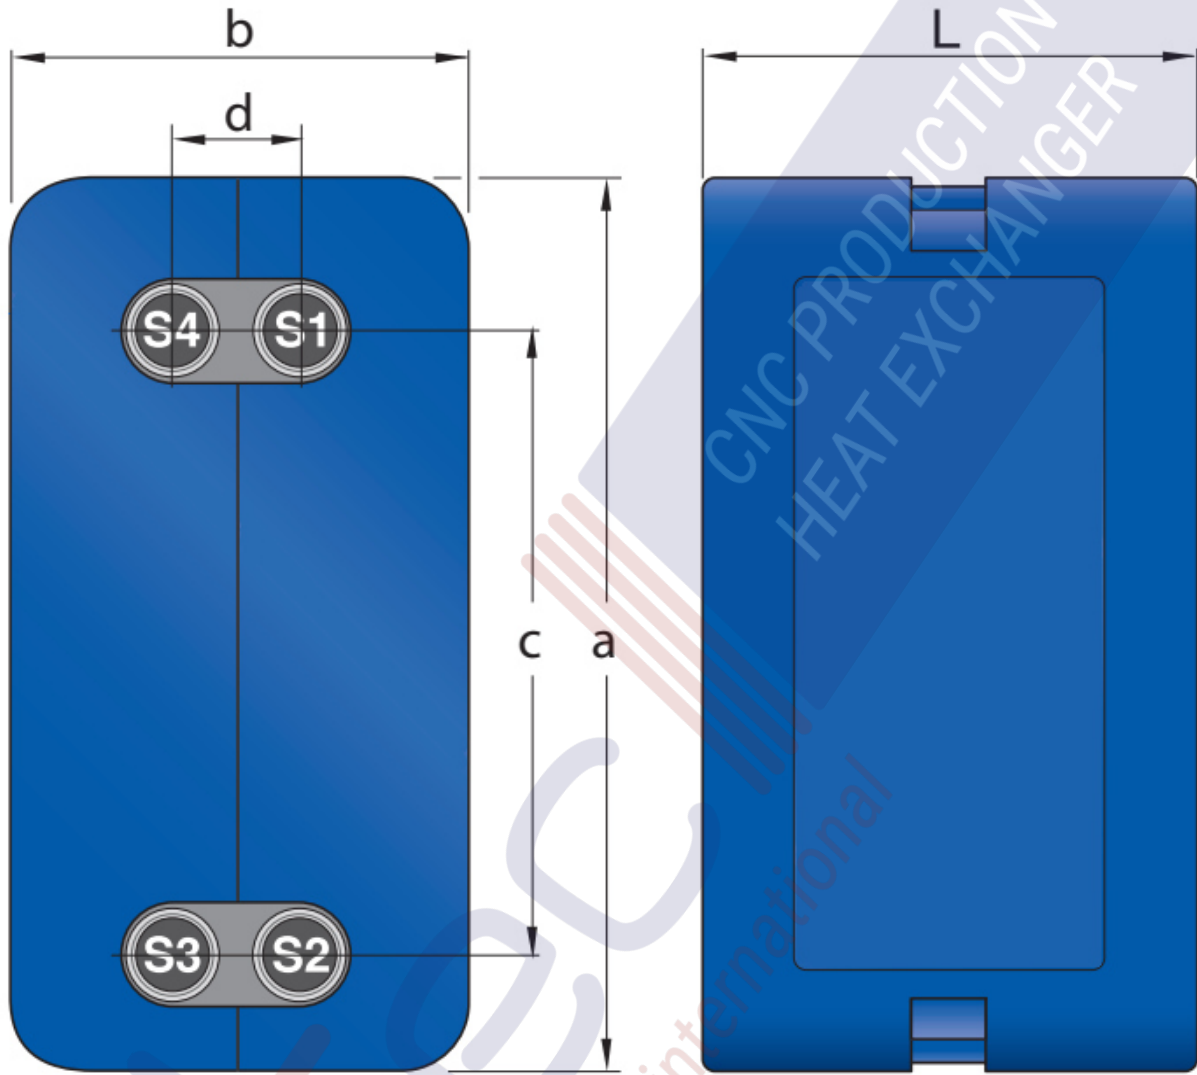

Note that all unique customer requirements (i.e tolerance) need to be verified thru Alfa Laval.

**IN-H max 130°C -Type A**

- Blue plastic cover with CFC-free polyurethane foam
- Thickness 30-50 mm depending on model
- Thermal conductivity: 0.031 w/mK
- Max. temperature: 130°C
- Fire class rating E acc. to EN ISO 11925-2 : 2010

<b>D</b> = HORIZONTAL SPACING	50 mm
<b>C</b> = VERTICAL SPACING	250 mm
<b>L</b> = TOTAL LENGTH	352 mm
<b>B</b> = TOTAL WIDTH	182 mm
<b>A</b> = TOTAL HEIGHT	360 mm
<b>NETWEIGHT</b>	1.30 kg

3236000886

[www.alfalaval.com](http://www.alfalaval.com)