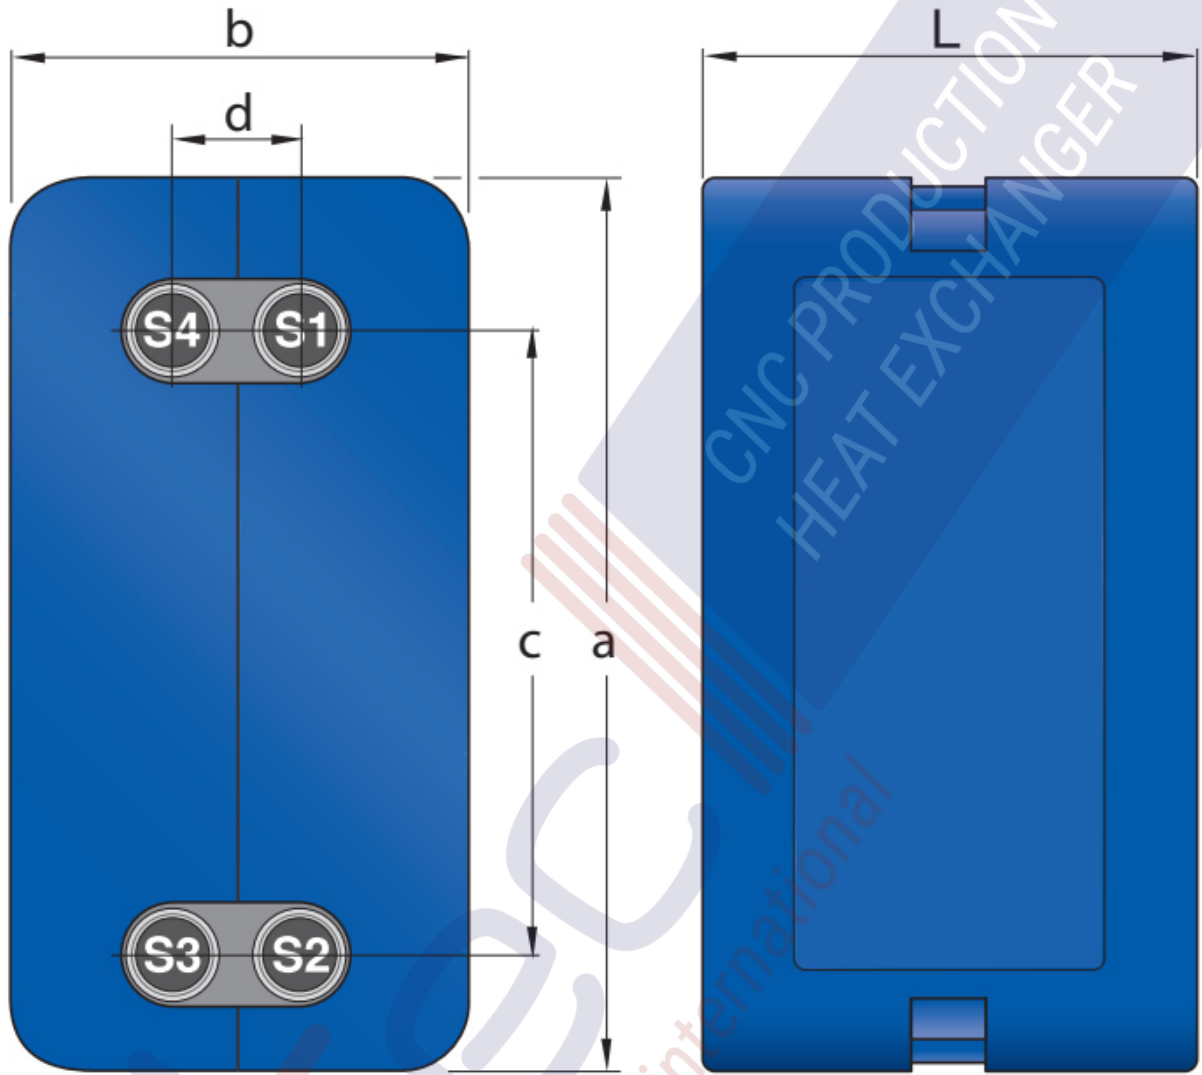

Note that all unique customer requirements (i.e tolerance) need to be verified thru Alfa Laval.

**IN-H max 130°C -Type A**

- Blue plastic cover with CFC-free polyurethane foam
- Thickness 30-50 mm depending on model
- Thermal conductivity: 0.031 w/mK
- Max. temperature: 130°C
- Fire class rating E acc. to EN ISO 11925-2 : 2010

<b>D</b> = HORIZONTAL SPACING	50 mm
<b>C</b> = VERTICAL SPACING	250 mm
<b>L</b> = TOTAL LENGTH	304 mm
<b>B</b> = TOTAL WIDTH	182 mm
<b>A</b> = TOTAL HEIGHT	360 mm
<b>NETWEIGHT</b>	1.20 kg

3236000885

[www.alfalaval.com](http://www.alfalaval.com)