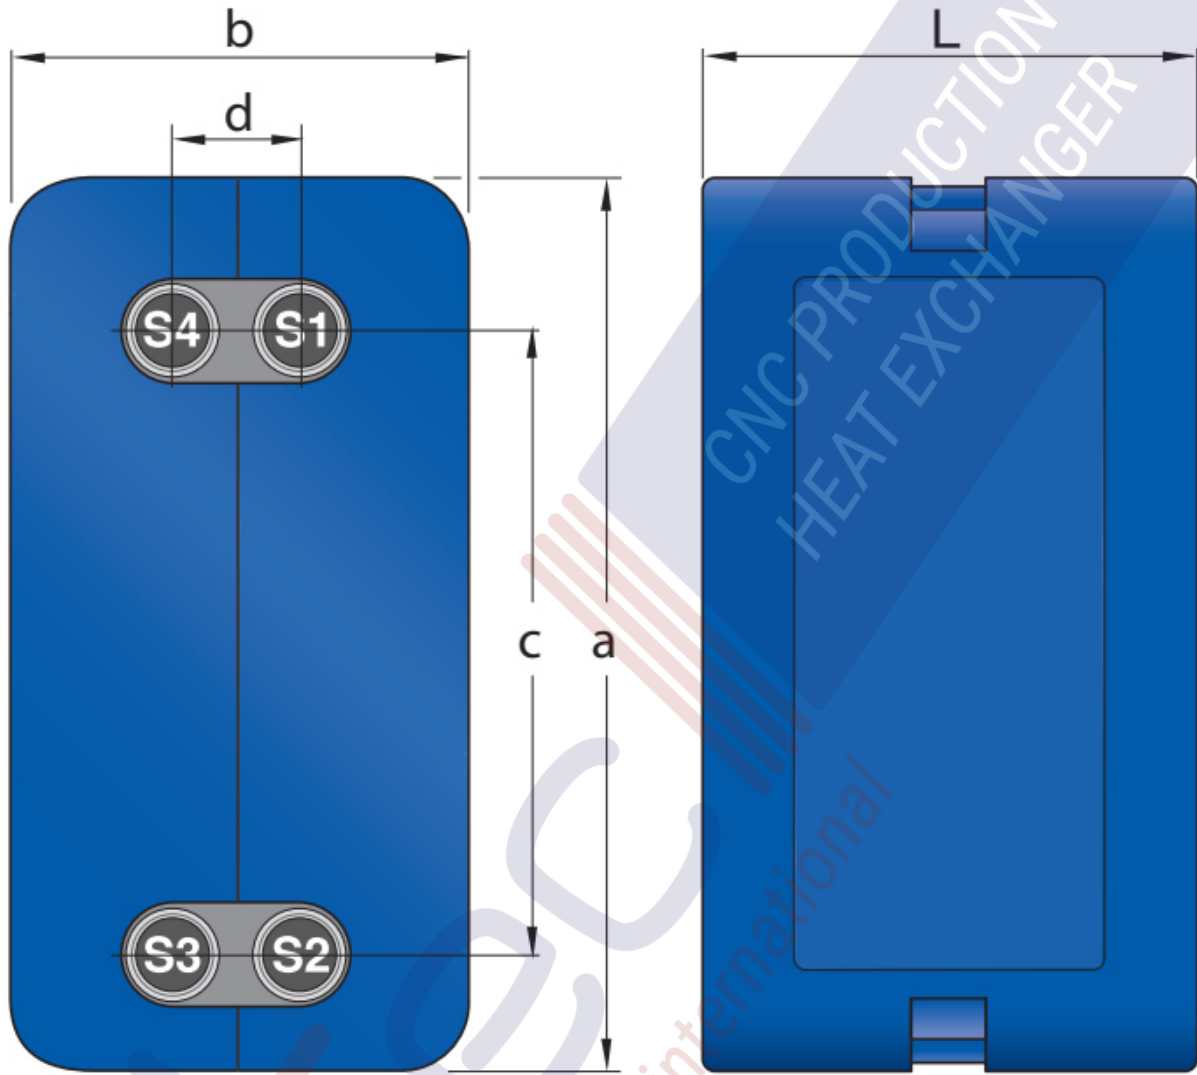

Note that all unique customer requirements (i.e tolerance) need to be verified thru Alfa Laval.

IN-H max 130°C -Type A

- Blue plastic cover with CFC-free polyurethane foam
- Thickness 30-50 mm depending on model
- Thermal conductivity: 0.031 w/mK
- Max. temperature: 130°C
- Fire class rating E acc. to EN ISO 11925-2 : 2010

D = HORIZONTAL SPACING	50 mm
C = VERTICAL SPACING	250 mm
L = TOTAL LENGTH	209 mm
B = TOTAL WIDTH	182 mm
A = TOTAL HEIGHT	360 mm
NETWEIGHT	0.90 kg

3236000883

www.alfalaval.com

CUSTOMER NAME / REF. NO.

COMPANY / REF.