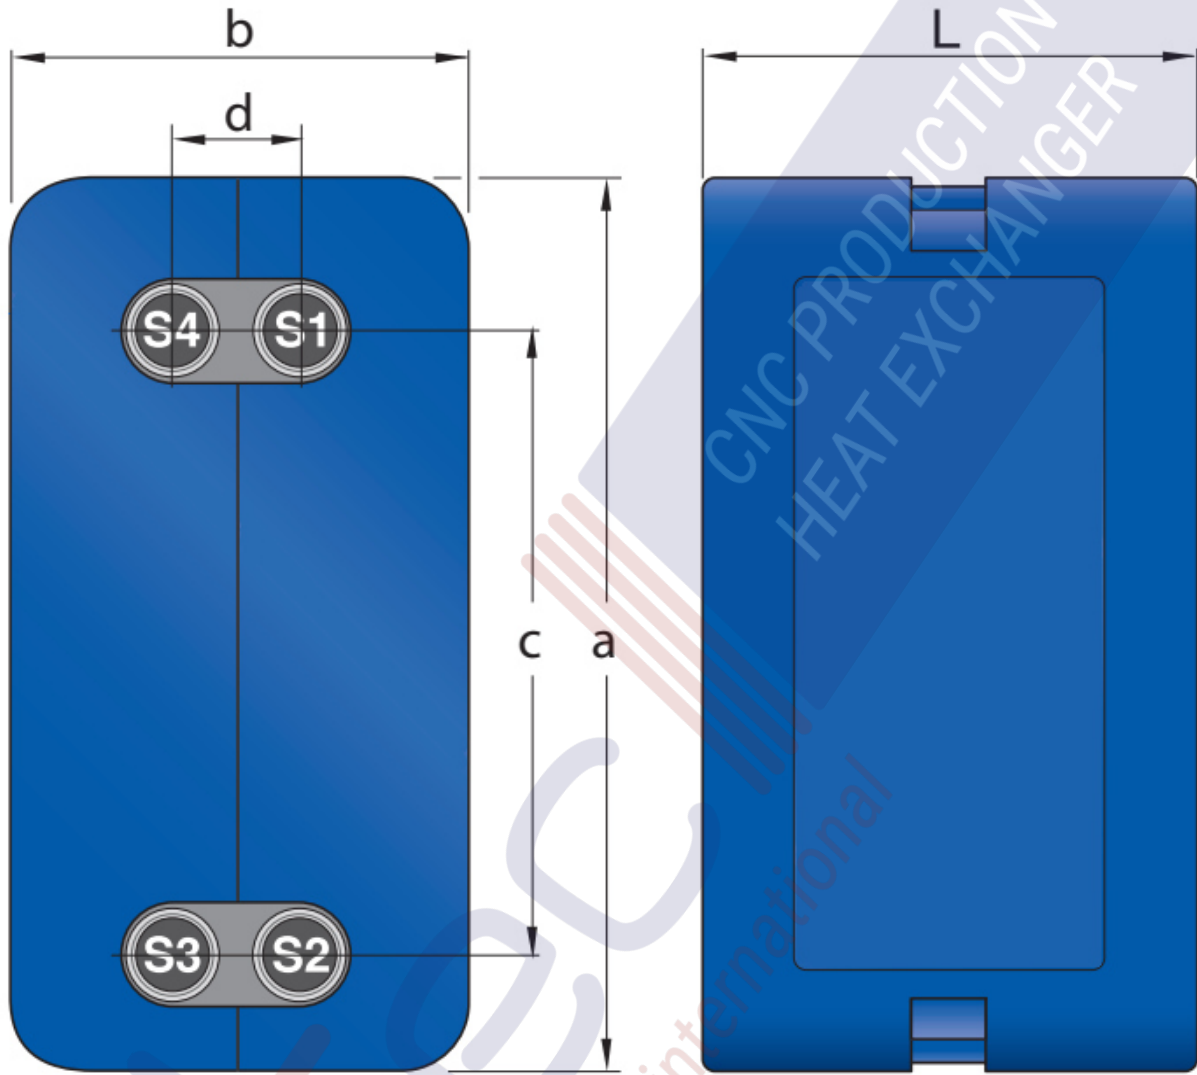

Note that all unique customer requirements (i.e tolerance) need to be verified thru Alfa Laval.

**IN-H max 130°C -Type A**

- Blue plastic cover with CFC-free polyurethane foam
- Thickness 30-50 mm depending on model
- Thermal conductivity: 0.031 w/mK
- Max. temperature: 130°C
- Fire class rating E acc. to EN ISO 11925-2 : 2010

<b>D</b> = HORIZONTAL SPACING	50 mm
<b>C</b> = VERTICAL SPACING	250 mm
<b>L</b> = TOTAL LENGTH	112 mm
<b>B</b> = TOTAL WIDTH	182 mm
<b>A</b> = TOTAL HEIGHT	360 mm
<b>NETWEIGHT</b>	0.70 kg

3236000881

[www.alfalaval.com](http://www.alfalaval.com)